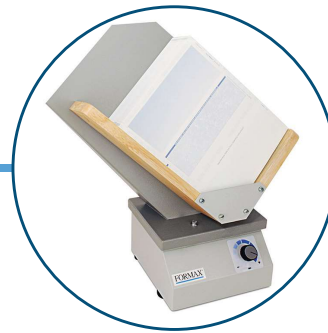

FD 314 Document Folder

DOCUMENT FOLDER

- Processes up to 7,700 Sheets per hour
- Compact tabletop design
- Pre-marked popular folds
- LCD control panel with counter
- Output conveyor for neat, sequential stacking

FORMAX[®]

www.formax.com

Local Dealer:

 PaperFolder.com

The **FD 314 Office Desktop Folder** provides clearly-marked fold settings and push-button operation make it easy to use, right out of the box. It's capable of folding 11" and 14" paper at **speeds up to 7,700 sheets per hour**, with a **hopper capacity of up to 250 sheets**. Fold plates are pre-marked with four common fold settings letter, zig-zag, half and double parallel and can be easily adjusted for custom folds. The **LCD control panel** includes a **resettable 3-digit counter**, and **AutoBatch** for processing a set number of sheets with a pause between sets. The built-in **output conveyor** features easily adjustable stacker wheels for neat, sequential stacking of folded pieces.

LCD Control Panel
Features a 3-digit resettable counter with AutoBatch

Output Conveyor & Stacker Wheels
Stacker wheels can be adjusted for neat and sequential stacking

Clearly Marked Fold Plates
Fold plates are pre-marked with four common fold settings

Drop-in Top-Feed System
Simply square the paper and load the feed tray, no fanning required

Optional Jogger
Aligns paper and reduces static electricity commonly caused by printers

STANDARD FEATURES

- Folds up to 7,700 pieces per hour
- Compact size
- Quick set-up right out of the box
- Pre-marked for four popular folds
- Folds 11" and 14" sheets
- LCD control panel with 3-digit counter
- AutoBatch™
- Output conveyor for neat stacking
- Clearly marked fold settings
- Drop-in top-feed system
- Hopper holds up to 250 sheets
- Four common fold settings