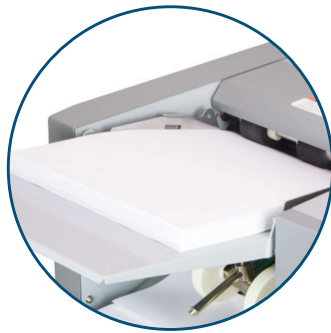

FD 314 Document Folder

DOCUMENT FOLDER

- Processes up to 7,700 Sheets per hour
- Compact tabletop design
- Pre-marked popular folds
- LCD control panel with counter
- Output conveyor for neat, sequential stacking

FORMAX[®]

www.formax.com

Local Dealer:

 PaperFolder.com

The **FD 314 Office Desktop Folder** provides clearly-marked fold settings and push-button operation make it easy to use, right out of the box. It's capable of folding 11" and 14" paper at **speeds up to 7,700 sheets per hour**, with a **hopper capacity of up to 250 sheets**. Fold plates are pre-marked with four common fold settings letter, zig-zag, half and double parallel and can be easily adjusted for custom folds. The **LCD control panel** includes a **resettable 3-digit counter**, and **AutoBatch** for processing a set number of sheets with a pause between sets. The built-in **output conveyor** features easily adjustable stacker wheels for neat, sequential stacking of folded pieces.

LCD Control Panel
Features a 3-digit resettable counter with AutoBatch

Output Conveyor & Stacker Wheels
Stacker wheels can be adjusted for neat and sequential stacking

Clearly Marked Fold Plates
Fold plates are pre-marked with four common fold settings

OPTIONS

- 402 Series Jogger: Aligns pages and reduces static build up

SPECIFICATIONS

Hopper Capacity	Up to 250 sheets 20#
Speed	Up to 7,700 sheets per hour
Paper Sizes	Min: 4" W x 5" L (102 x 127mm) Max: 8.5" W x 14" L (216 x 356mm)
Paper Weight	Up to 30# (112gsm)
Fold Types	C, Z, V, Double Parallel
Dimensions	24" L x 14" W x 17" H (610 x 366 x 432mm)
Weight	27 lbs (12kg)
Power	120V AC, 60Hz
Safety Certifications	CE approved