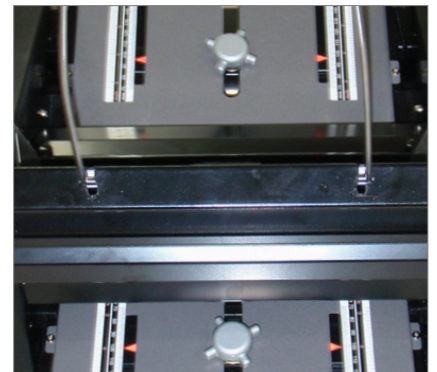

*may vary due to variations in paper

Quickly and easily folds and seals single-sheet self mailers. Includes a long 240mm fold plate to handle all folds except 14" C fold and has a convenient item counter. Provides an environmentally friendly mailing solution by eliminating envelopes. Can be used for a wide variety of applications including paychecks, invoices, tax forms (W2, 1099, etc.), medical reports, and ID cards. Compact, desktop design and quiet operation make it ideal for corporate environments. Easy to set up and maintain. Proprietary angled seal technology provides exceptional fold and seal quality. 4 fold settings (Z, V, EZ, double parallel).

Features

ANGLED SEAL TECHNOLOGY

Innovative and exclusive angled seal technology provides superior sealing capabilities.

EXCELLENT FOLDING QUALITY

Excellent folding quality, even with plain paper based on our advanced angle technology.

COMPACT AND DYNAMIC DESIGN

Advanced technology sealing system allows for compact design which saves valuable workspace.

Folder Inserters, Paper Folding Machines, Pressure Sealers, Envelope Stuffing Machines & More