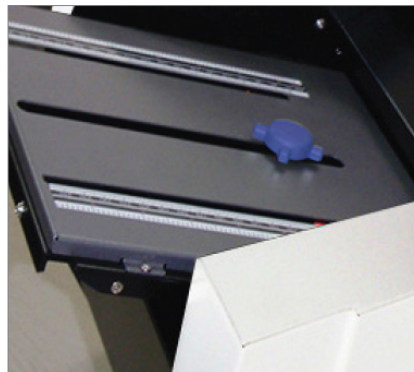

PAITEC ES2500

Compact and dynamic pressure sealer ideal for the office desktop featuring angled seal technology with quiet operation.

Specifications

| | |
|---------------------------------------|-------------------------------|
| Speed, forms per hour | 3,000 |
| Form sizes, inches | Up to 14 depth, up to 9 width |
| Sheet capacity | 150* |
| Noise level | Less than 45 db |
| Dimensions (W x L x H), inches | 13 x 15 x 11 |
| Shipping weight, pounds | 80 |
| Electrical requirement | 115 V, 60 Hz |

*may vary due to variations in paper

Quickly and easily folds and seals single-sheet self mailers. Includes a long 240mm fold plate to handle all folds except 14" C fold and has a convenient item counter. Provides an environmentally friendly mailing solution by eliminating envelopes. Can be used for a wide variety of applications including paychecks, invoices, tax forms (W2, 1099, etc.), medical reports, and ID cards. Compact, desktop design and quiet operation make it ideal for corporate environments. Easy to set up and maintain. Proprietary angled seal technology provides exceptional fold and seal quality. 4 fold settings (Z, V, EZ, double parallel).

Features

ANGLED SEAL TECHNOLOGY

Innovative and exclusive angled seal technology provides superior sealing capabilities.

EXCELLENT FOLDING QUALITY

Excellent folding quality, even with plain paper based on our advanced angle technology.

COMPACT AND DYNAMIC DESIGN

Advanced technology sealing system allows for compact design which saves valuable workspace.

Folder Inserters, Paper Folding Machines, Pressure Sealers, Envelope Stuffing Machines & More