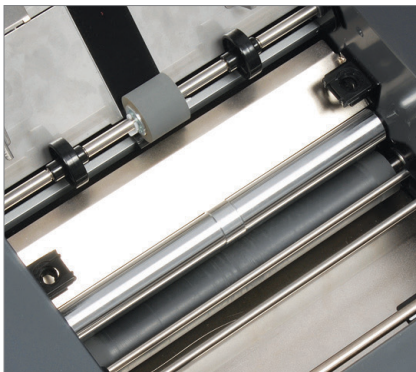

PAITEC ES2500

Compact and dynamic pressure sealer ideal for the office desktop featuring angled seal technology with quiet operation.

Specifications

| | |
|---------------------------------------|-------------------------------|
| Speed, forms per hour | 3,000 |
| Form sizes, inches | Up to 14 depth, up to 9 width |
| Sheet capacity | 150* |
| Noise level | Less than 45 db |
| Dimensions (W x L x H), inches | 13 x 15 x 11 |
| Shipping weight, pounds | 80 |
| Electrical requirement | 115 V, 60 Hz |

*may vary due to variations in paper

Quickly and easily folds and seals single-sheet self mailers. Includes a long 240mm fold plate to handle all folds except 14" C fold and has a convenient item counter. Provides an environmentally friendly mailing solution by eliminating envelopes. Can be used for a wide variety of applications including paychecks, invoices, tax forms (W2, 1099, etc.), medical reports, and ID cards. Compact, desktop design and quiet operation make it ideal for corporate environments. Easy to set up and maintain. Proprietary angled seal technology provides exceptional fold and seal quality. 4 fold settings (Z, V, EZ, double parallel).

Features

ANGLED SEAL TECHNOLOGY

Innovative and exclusive angled seal technology provides superior sealing capabilities.

EXCELLENT FOLDING QUALITY

Excellent folding quality, even with plain paper based on our advanced angle technology.

COMPACT AND DYNAMIC DESIGN

Advanced technology sealing system allows for compact design which saves valuable workspace.

Folder Inserters, Paper Folding Machines, Pressure Sealers, Envelope Stuffing Machines & More