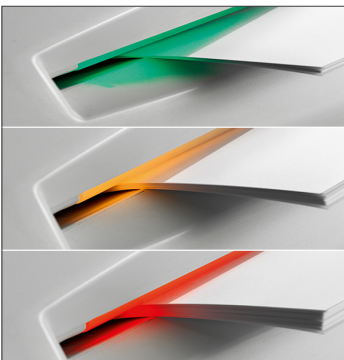

A Synthesis of Technology, Performance and Design

The **intimus** 60 CP4 is a low/medium volume crosscut paper shredder that produces highly secure Level P-4 waste particles. Its small size, quiet operation and generous sheet feed capacity (up to 15 sheets) make it the ideal choice for use in executive suites, small/medium departments and small/medium offices.

Like all **intimus** shredders the 60 CP4 is built from durable, precision engineered, high-performance components; is designed for a long trouble-free life; and is equipped a wide range of ergonomic and convenience features.

In addition to paper the 60 CP4 also shreds credit cards, ID badges, & optical media (CDs/DVDs).

- Commercial grade shredder with small footprint and attractive styling
- Low noise - Ideal for any office or department
- Intelligent i-control switch with auto start/stop and illuminated indicators for bin full, door open and paper jam
- Auto Reverse for easy clearing of paper jams
- Dual feed openings for paper and other media
- Separate collection bins keep paper and other media segregated to aid in recycling
- Sealed dust-free durable wooden cabinet
- Mounted on casters for easy relocation

Dynamic Load Sensor and indicator to ensure paper is fed at the optimal rate